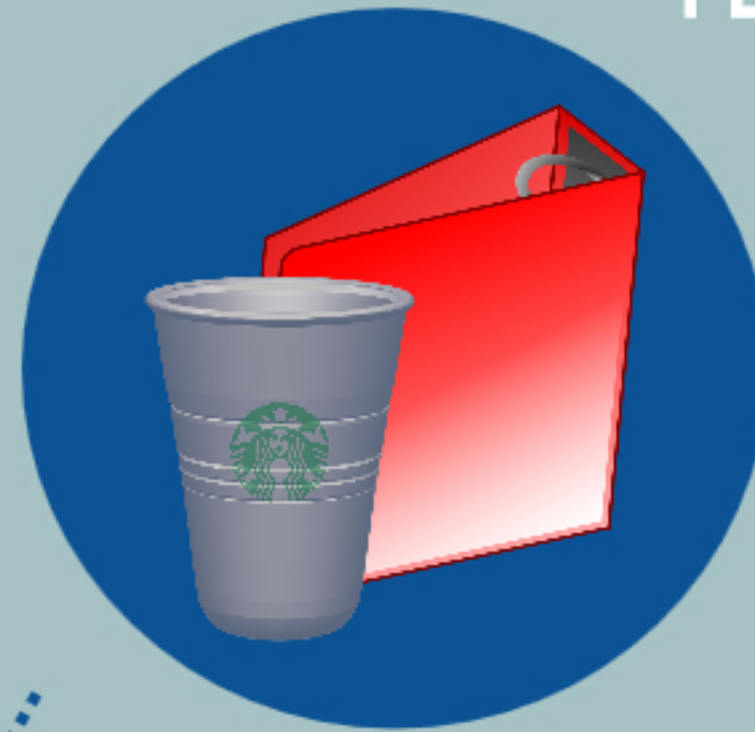

*** ONLY DRY RECYCLABLES CAN BE THROWN INTO BINS ***

NO WET ITEMS, PLASTIC UTENSILS, STRAWS, OR STYROFOAM

PAPER

PLASTIC

UCI Recycling 101

METAL

GLASS